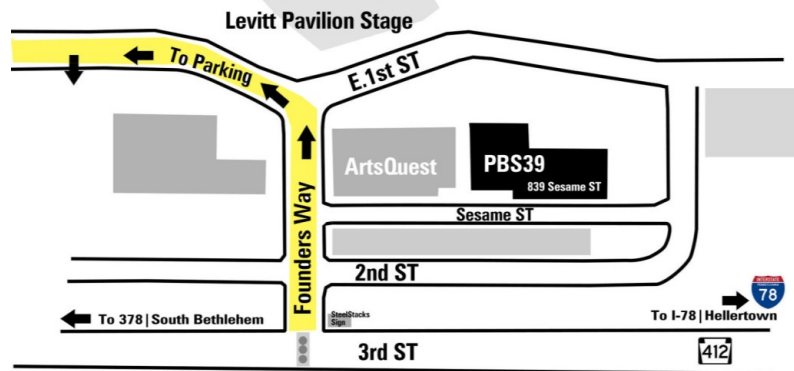

Mrs. Esther M. Lee, President Bethlehem NAACP

email: bethnaacp@bethnaacp.org